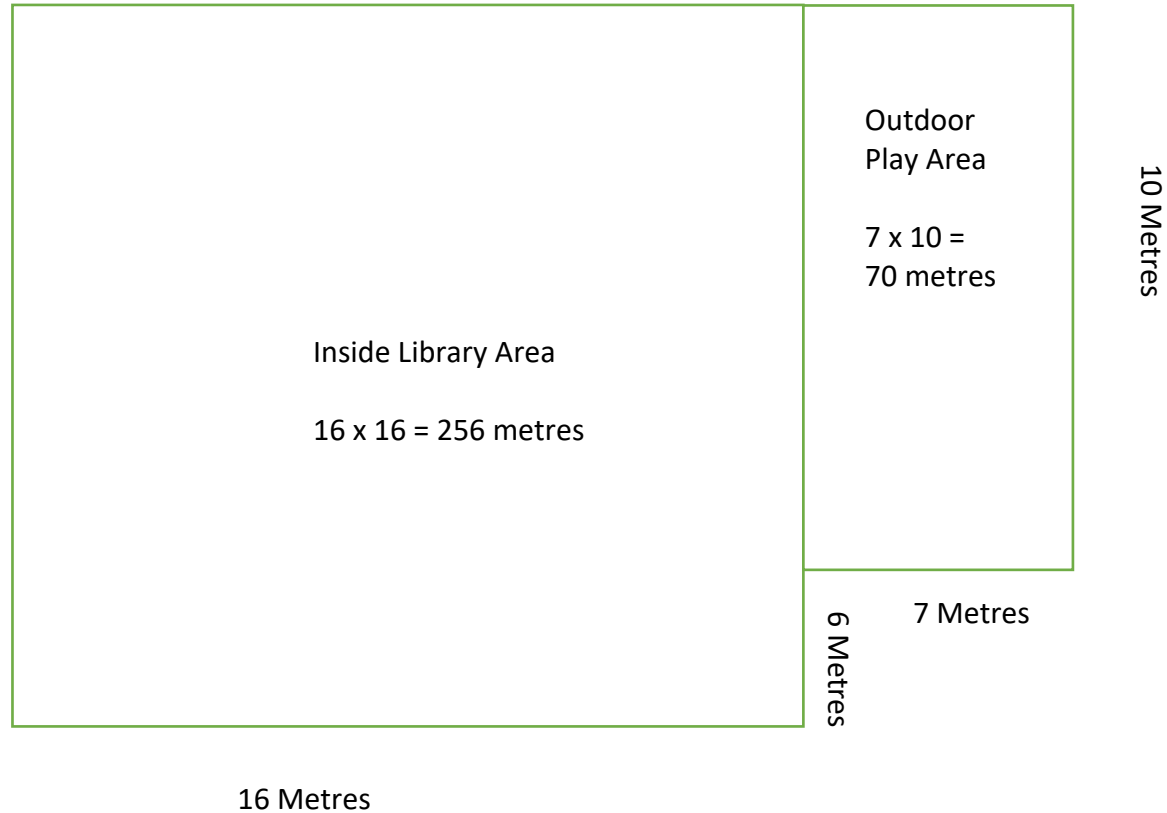

Moorooka State School Library Pup Playgroup Floor Plan

Even though the government regulations require 4m sq per person, we have limited the inside space to 20 people to ensure that we can keep to the 4m sq rule. The library furniture (book carrells etc) limits our capacity to have more adults in this space and socially distance safely.

Space	Length and Width	Square Metres	Number of People Allowed
# Inside Library Area	16 x 16 metres	256 metres	20 people
Outdoor Area	7 x 10 metres	70 square metres	17 people – not currently open
Total People Allowed on Site			20 People